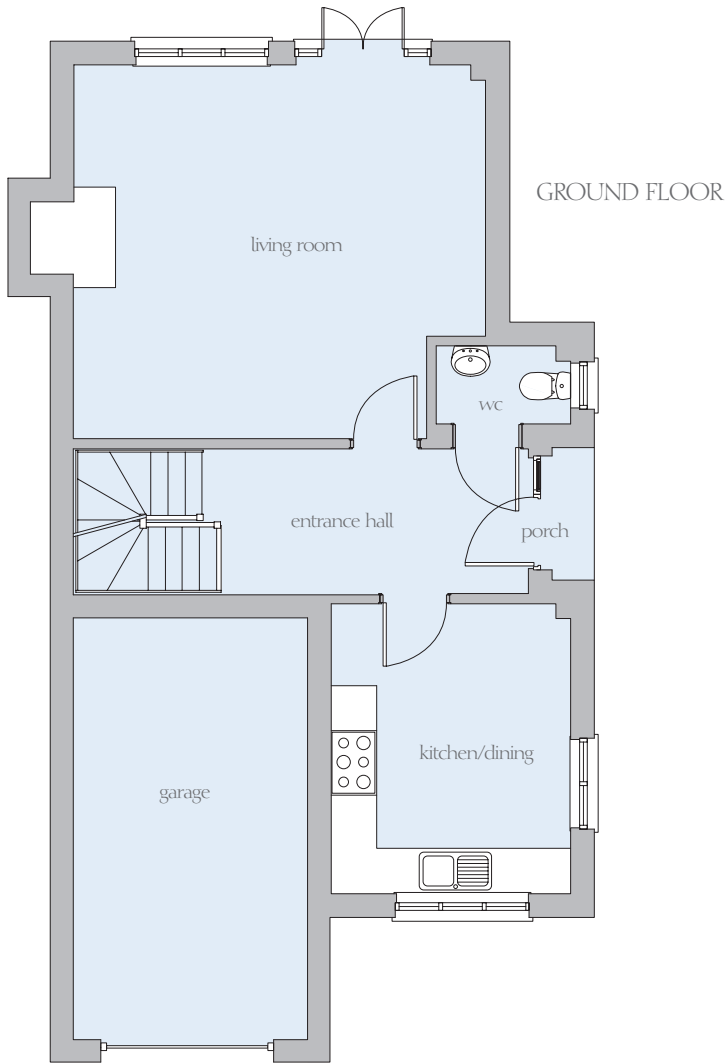

PENSTOCK

PLOT 1

TOTAL 1290 SQ.FT

AREA	METRIC	IMPERIAL
living room	5475 x 4970	17'10 x 16'3
kitchen	3968 x 3198	13'0 x 10'5
bedroom 1	4998 x 3805	16'4 x 12'5
bedroom 2	5808 x 3105	19'0 x 10'2
bedroom 3	3896 x 3426	12'8 x 11'2