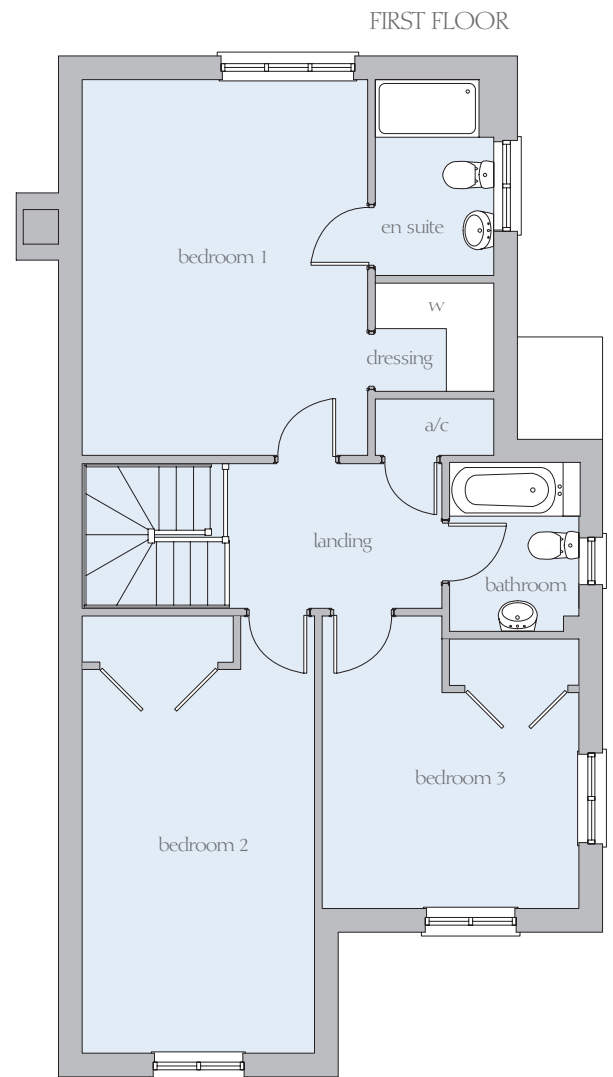

PENSTOCK

PLOT 1

TOTAL 1290 SQ.FT

AREA	METRIC	IMPERIAL
living room	5475 x 4970	17'10 x 16'3
kitchen	3968 x 3198	13'0 x 10'5
bedroom 1	4998 x 3805	16'4 x 12'5
bedroom 2	5808 x 3105	19'0 x 10'2
bedroom 3	3896 x 3426	12'8 x 11'2